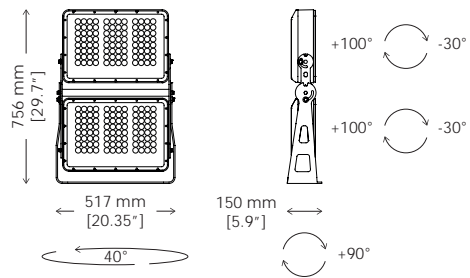

CAPITAL 600