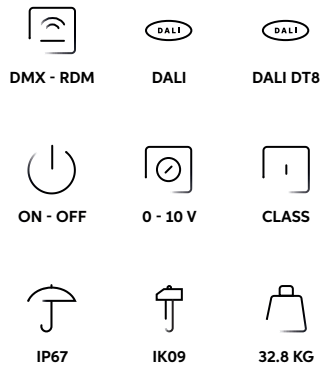

CAPITAL 600

FEATURES

OPTIONS

LED COLOUR CONFIGURATIONS

FINISHES

MORE INFO

CODES

AL5020 CAPITAL 600
AL5022 CAPITAL 600 POLAR EDITION
AL5032 CAPITAL 600 B

PERFORMANCE	WATT	MAX LM OUTPUT	LM/WATT
CAPITAL 600 RGBW	512	32402	63
CAPITAL 600 DW	570	55860	98
CAPITAL 600 W	570	55628	98
CAPITAL 600 B	440	42941	98

BEAM ANGLE REFERENCE	RGBW	DW/W
SPOT	8°	12°
NARROW	12°	15°
MEDIUM	23°	25°
WIDE	43°	47°
EXTRA WIDE	68°	61°
ELLIPTICAL	11° x 41°	14° x 39°
ELLIPTICAL WIDE	22° x 39°	22° x 37°
WALL WASH	14° (5° incline) x 37°	19° (5° incline) x 37°