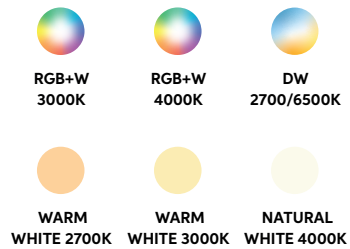

CAPITAL 600

DESCRIPTION

Combining a minimal, neat design with brilliant performance capabilities, the CAPITAL 600 floodlight series is available with a vast choice of combinable optics, LED colour configurations, and finish options for maximum lighting design flexibility. Featuring full independent control of each LED bank, this double cluster luminaire allows absolute freedom to create impressive matching or divergent dynamic wall wash effects on large-scale façades, high-rise buildings, and remote spots with a surprising luminous output. Alternative ON-OFF white light versions available.

MAIN FEATURES

- Max. delivered lm output: 55860 lm / 98 lm/W
- Size: (HxWxD) 756x517x150 mm / 29.7x20.4x5.9"
- Control system: DMX-RDM, DALI DT8, DALI, ON-OFF, 0-10V, on-board or remote wireless data
- Double cluster floodlight with full independent control of each LED bank

LED COLOUR CONFIGURATIONS

CAPITAL 600

FEATURES

OPTIONS

LED COLOUR CONFIGURATIONS

FINISHES

MORE INFO

CODES

AL5020 CAPITAL 600
AL5022 CAPITAL 600 POLAR EDITION
AL5032 CAPITAL 600 B

PERFORMANCE	WATT	MAX LM OUTPUT	LM/WATT
CAPITAL 600 RGBW	512	32402	63
CAPITAL 600 DW	570	55860	98
CAPITAL 600 W	570	55628	98
CAPITAL 600 B	440	42941	98